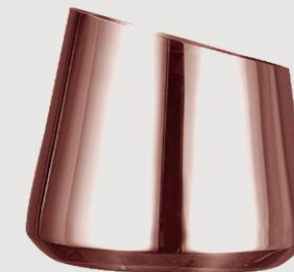

COFFEE UTENSILS

MOKA POT

DRINK TRUG

White
150ml: 15.5*15.5cm/330g

White
300ml: 17.5*19cm/460g

Primary color: 1.6L/630g

Rose gold: 1.6L/630g

Black
150ml: 15.5*15.5cm/330g