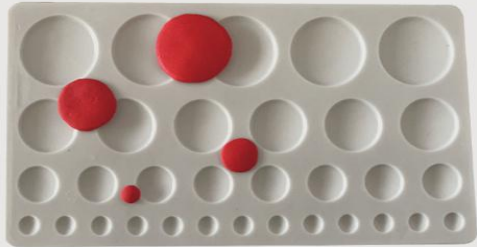

JS-MS016

- Primary color

SILICONE MOLD

DONUT SILICONE MOLD

Pumpkin Silicone Mold
Size: 30*20*0.9cm/150g

Ghost Silicone Mold
Size: 30*20*0.9cm/150g

Blue

Pink