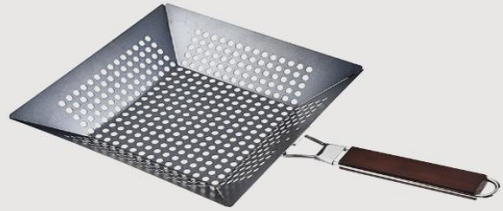

Coffee Pull Flower Mold
Gold
Size: 12*8.5cm/28.6g

Coffee Pull Flower Mold
Black
Size: 12*8.5cm/28.6g

small clip
Gold / Black
Size: 4*4cm/11.2g

large clip
Gold / Black
Size: 7.8*6.5cm/26.1g

OUTDOORS

OUTDOOR BARBECUE