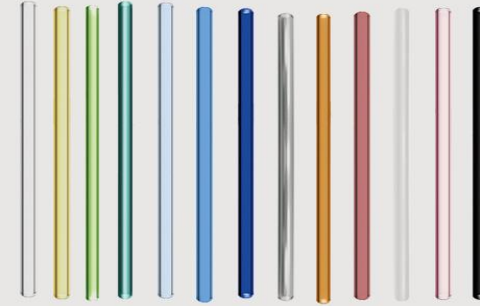

Glass reusable straw
Size: 2*0.08cm

Glass reusable straw
Size: 2*0.08cm

ceramic teacup
Purple/Green/Blue/Red/White
Size: 7*7.5cm/150ml

stoneware cup
Creamy-white/Cream color/Green/White brown
White red/Dark brown/Dark blue/Brown/Blue
small: 6.5*8.8cm/200ml