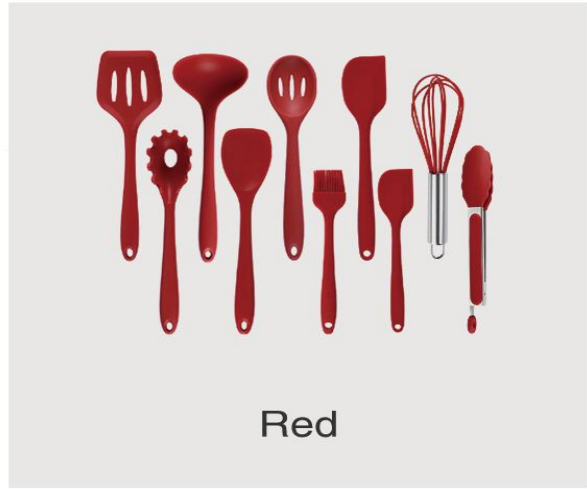

CERAMIC BAKING PAN

KITCHEN SILICONE COOKWARE SET