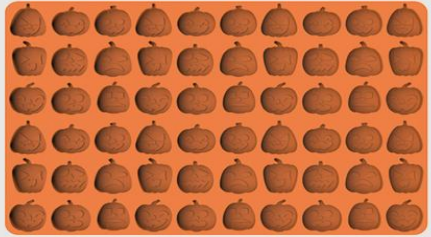

JS-MS016

- Primary color

SILICONE MOLD

DONUT SILICONE MOLD

Pumpkin Silicone Mold
Size: 30*20*0.9cm/150g

Ghost Silicone Mold
Size: 30*20*0.9cm/150g

Blue

Pink