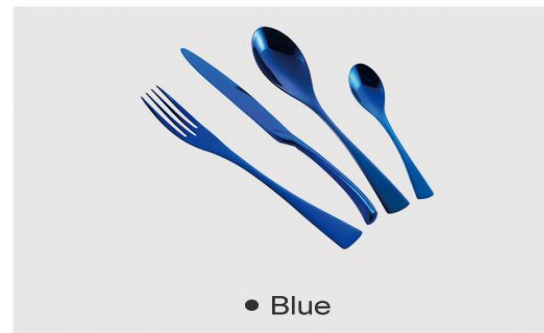

- Primary Color vintage finish

JS18-1400

Dinner Knife : 24.2cm / 101.7g
Dinner Fork : 20cm / 68.9g
Dinner Spoon : 19.8cm / 84.7g
Tea Spoon : 15.2cm / 34.5g

- Primary Color

JS-Z1122 Dinner Knife / Dinner Fork / Dinner Spoon / Tea Spoon

JS18-W0101 Dinner Knife / Dinner Fork / Dinner Spoon / Tea Spoon

JS18-2600

Dinner Knife / Dinner Fork / Dinner Spoon / Round Spoon

JS-A2007

Dinner Knife / Dinner Fork / Dinner Spoon / Tea Spoon

JS-C1010

Tea Spoon : 14.4cm / 13g

Silver/Gold/Rose gold/Black/Rainbow

JS-C1002

Tea Spoon : 12cm / 18g

Silver/Gold/Rose gold/Black
Purple/Blue/Rainbow

Star spoon : 12.8cm / 11.5g
Snowman spoon : 12.8cm / 13.2g
Sock spoon : 12.8cm / 13g
Doll spoon : 12.8cm / 13.1g