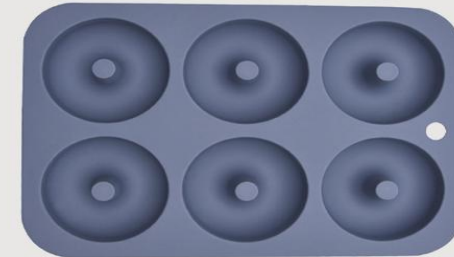

Grey

Size: 26.2*118*2.5cm/110g