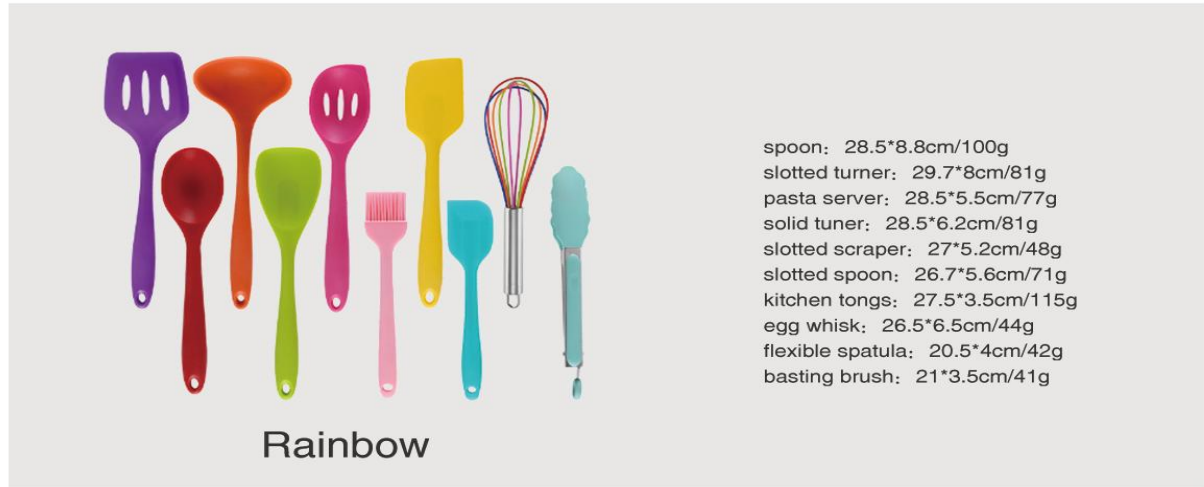

1200ml container
Size: 10.5*6.5*22.8cm/1200ml

1600ml container
Size: 10.5*6.5*30cm/1600ml

Grey

Size: 26.2*118*2.5cm/110g

CERAMIC BAKING PAN

KITCHEN SILICONE COOKWARE SET

WOOD SERVING BOARD

FRESH BOX