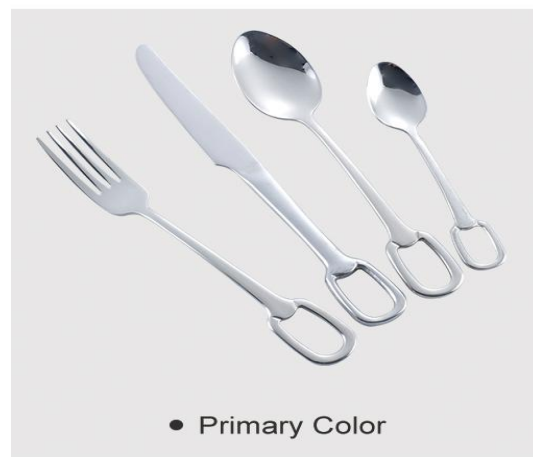

JS-A2104

Dinner Knife / Dinner Fork / Dinner Spoon / Tea Spoon